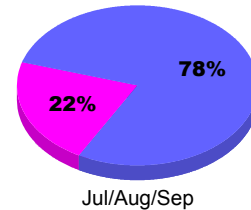

Gender Comparison 2012-2013

Jul/Aug/Sep

Legend: Male (Blue), Female (Magenta)